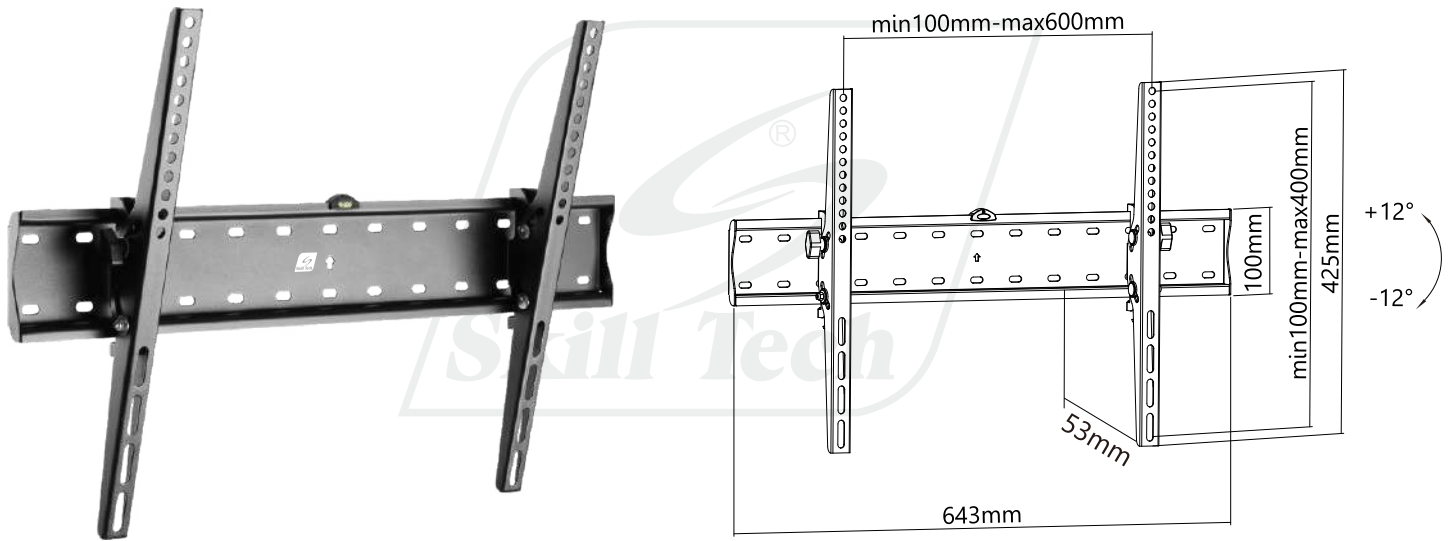

SH 64T

Ultra Thin Tilt TV Wall Mount

For most 37"-75" LED, LCD Flat Panel TVs

Screen Size
37" - 75"

VESA Compatible
200x200, 400x200
300x300, 400x400, 600x400

Extra Slim Profile
53mm (2")

Weight Capacity
40kg/88lbs

Tilt Range
+12° - -12°

Bubble Level

Direction Indicator

Easily adjust your TV
without tools.

Integrated Bubble Level
assures easy installation alignment.

Simple Construction
ensures a quick and easy installation.